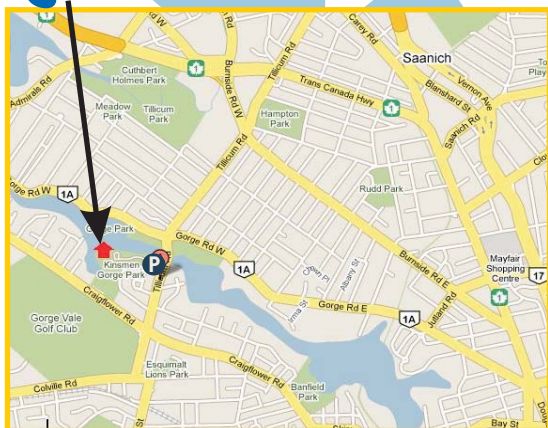

# Gorge Waterway Discovery Centre

Drop-in hours

At Esquimalt Gorge Park

Wednesdays & Sundays

11:00am - 4:00pm

Group Bookings

Flexible Schedules

Custom Programs

A new life for the former concession stand

Come have fun with the critters in the Seaquarium touch tank

HERE!

Learn about the Gorge Waterway with our interactive watershed model

For more info and bookings: